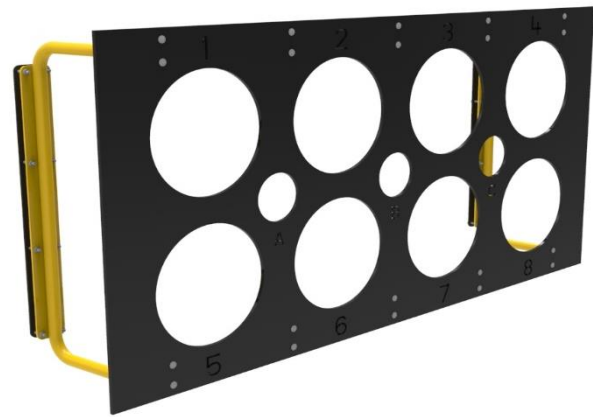

TARGETS

Our range of targets offers not alone a challenge but can be used for fun and games within any arena. The targets are designed to cater for all tasks within all sports and the level of difficulty is down to the user. In new arenas the main target board are recessed back and with the aid of a kick board on the base the ball always comes back into play. We also provide a target board the mounts directly onto any wall or fence and ideal for adding a new dimension to existing astro-turf pitches and play areas. The Ball wall can be fitted onto any mesh fence and is perfect for any practice session especially used with our SmallWalls and High Jumps. The dice target can be used for fun and games but also as part of drills which help movements such as throw and catch. These products are manufactured locally from all-weather materials and steel parts are powder coated in Black as standard. The Targets are suitable for the following Fundamental Movements